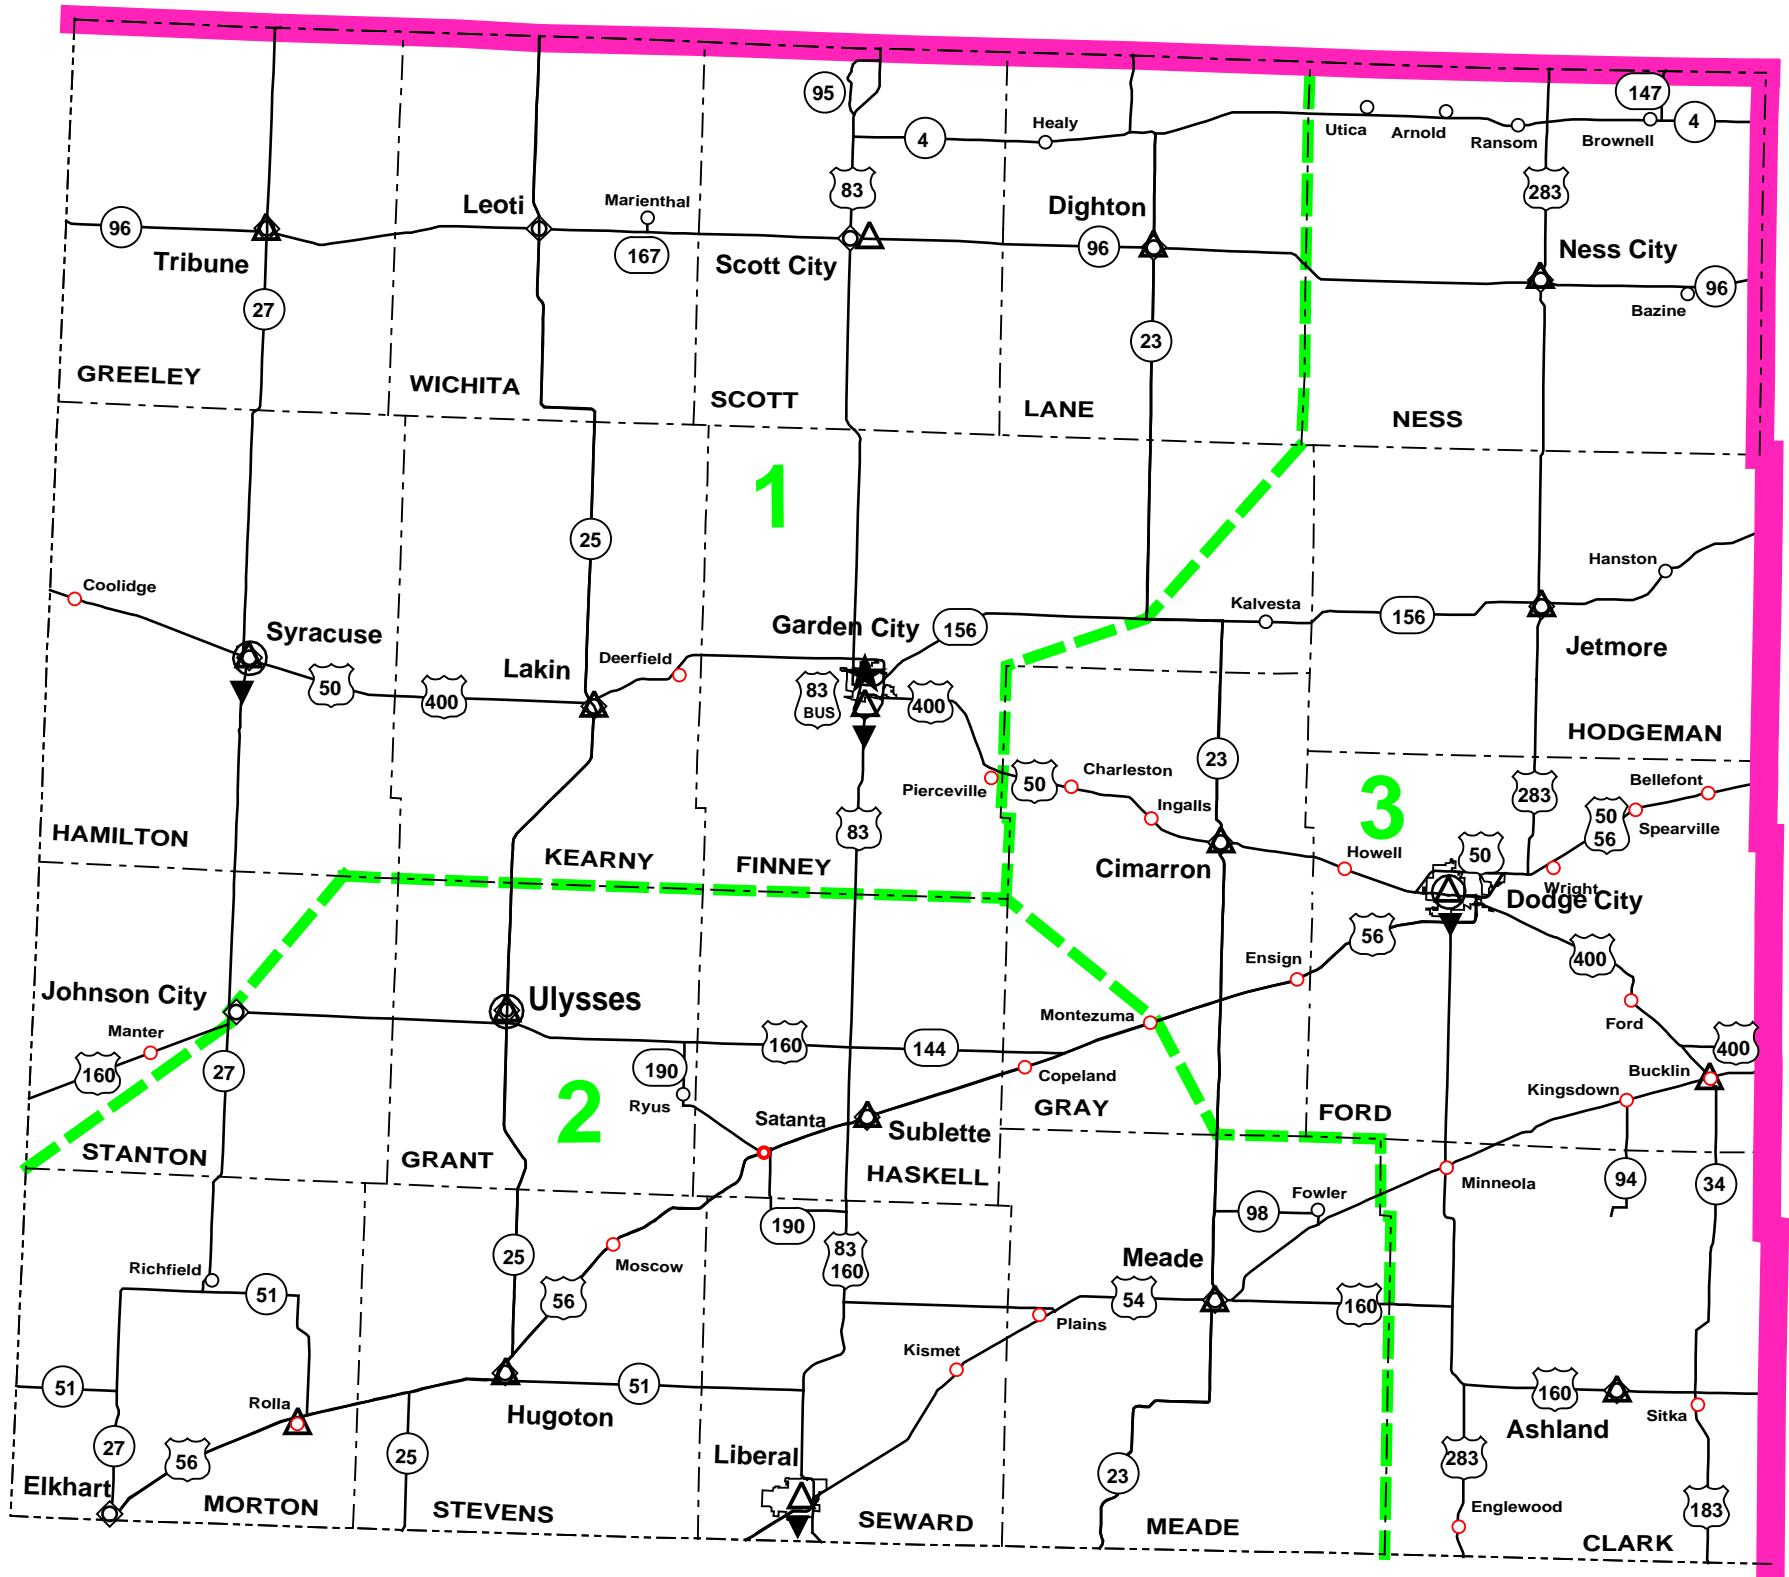

KANSAS

KDOT DISTRICT 6 MAINTENANCE AREAS

District 6 - Garden City
620-276-3241 Ph.
620-276-2333 Fax

Area 1 - Syracuse
620-384-7821 Ph.
620-384-7687 Fax

Area 2 - Ulysses
620-356-1531 Ph.
620-356-4361 Fax

Area 3 - Dodge City
620-227-6122 Ph.
620-227-2537 Fax

DISTRICT HEADQUARTERS ★
AREA OFFICE ○
CONSTRUCTION OFFICE ▼
DISTRICT BOUNDARY [Pink Line]
AREA BOUNDARY [Green Dashed Line]

PREPARED BY THE
KANSAS DEPARTMENT OF TRANSPORTATION
BUREAU OF TRANSPORTATION PLANNING
IN COOPERATION WITH THE
U.S. DEPARTMENT OF TRANSPORTATION
FEDERAL HIGHWAY ADMINISTRATION
STSUB04_KSLs.DGN
JANUARY 23, 2004